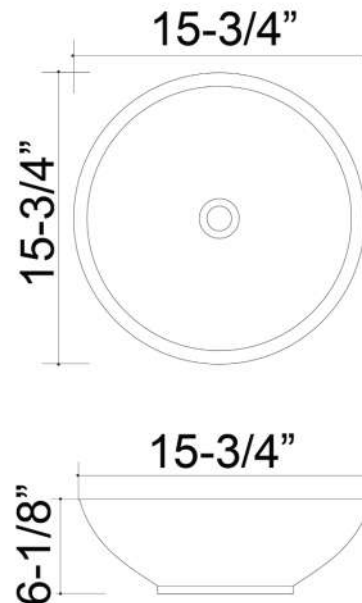

Dimensions of fixture are nominal and may vary within the range of tolerances established by AMSE Standard A112.19.2.2013 Dimensions and specifications subject to change without notice.